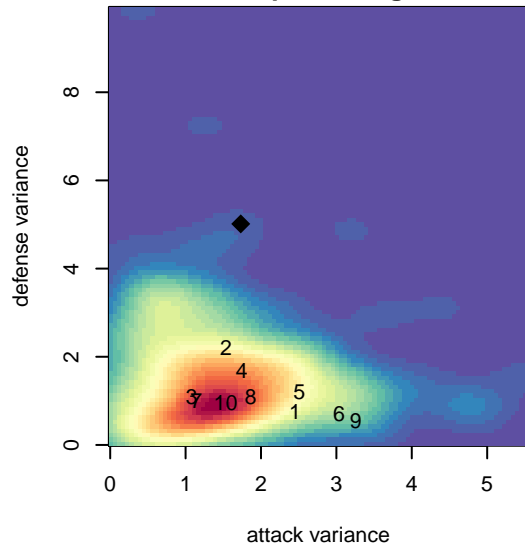

**attack and defense variance (black dot)  
relative to other teams  
and top 10 in region**

**attack and defense rating  
relative to others at age  
and all opponents in last 13 months**

**Performance relative to 13 month average**